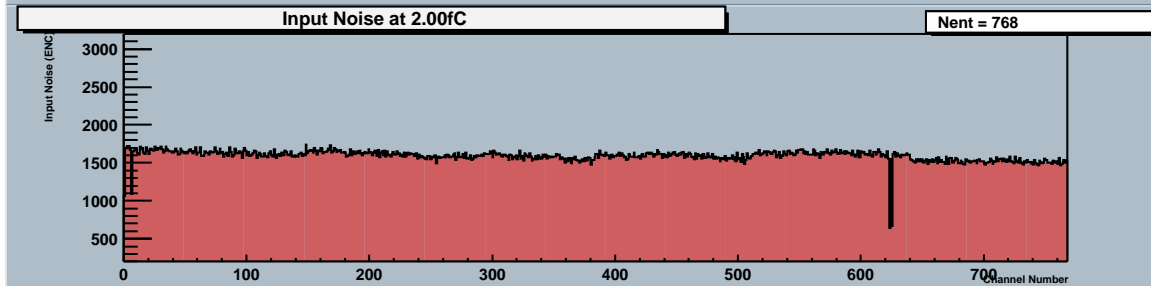

# ATLAS SCT Module Test: Response vs. Channel - Thu Aug 29 17:54:03 2002 - UNKNOWN

Page 1 Run 3 Start Scan 9 Stream 0 Module 0 (20220170100016) - Type Barrel\_Module

# ATLAS SCT Module Test: Response Curve - Thu Aug 29 17:54:03 2002 - UNKNOWN

Page 2 Run 3 Start Scan 9 Stream 0 Module 0 (20220170100016) - Type Barrel\_Module

# ATLAS SCT Module Test: Response Curve - Thu Aug 29 17:54:03 2002 - UNKNOWN

Page 4 Run 3 Start Scan 9 Stream 1 Module 0 (20220170100016) - Type Barrel\_Module