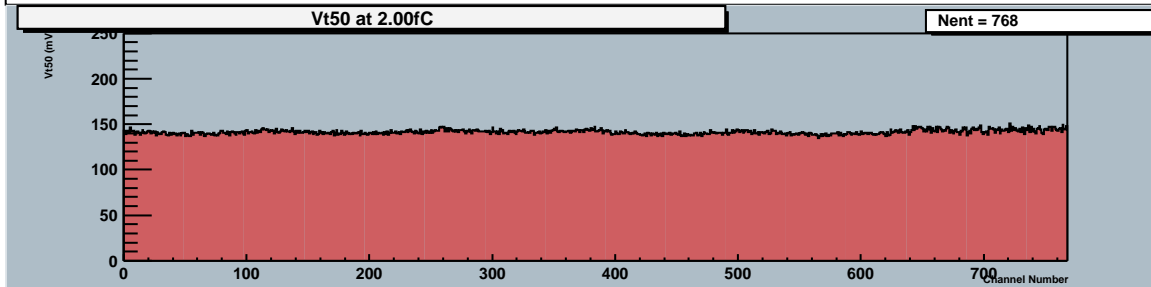

# ATLAS SCT Module Test: Response Curve - Thu Aug 29 17:54:03 2002 - UNKNOWN

Page 2 Run 3 Start Scan 9 Stream 0 Module 0 (20220170100016) - Type Barrel\_Module

# ATLAS SCT Module Test: Response Curve - Thu Aug 29 17:54:03 2002 - UNKNOWN

Page 4 Run 3 Start Scan 9 Stream 1 Module 0 (20220170100016) - Type Barrel\_Module