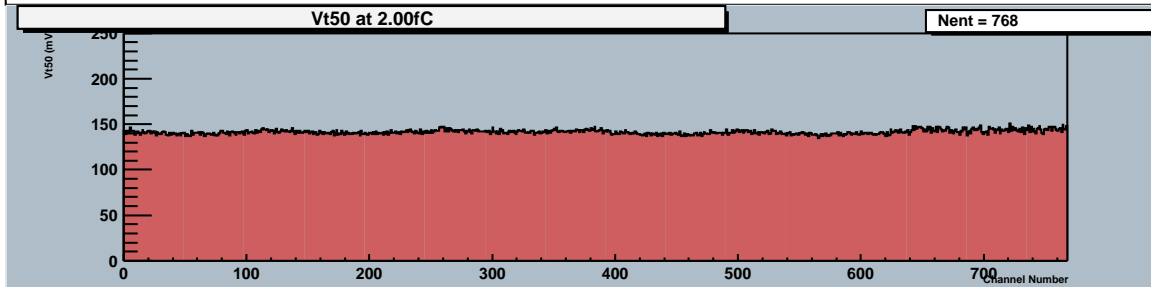

ATLAS SCT Module Test: Response vs. Channel - Thu Aug 29 17:54:03 2002 - UNKNOWN

Page 1 Run 3 Start Scan 9 Stream 0 Module 0 (20220170100016) - Type Barrel_Module

ATLAS SCT Module Test: Response Curve - Thu Aug 29 17:54:03 2002 - UNKNOWN

ATLAS SCT Module Test: Response Curve - Thu Aug 29 17:54:03 2002 - UNKNOWN

Page 4 Run 3 Start Scan 9 Stream 1 Module 0 (20220170100016) - Type Barrel_Module