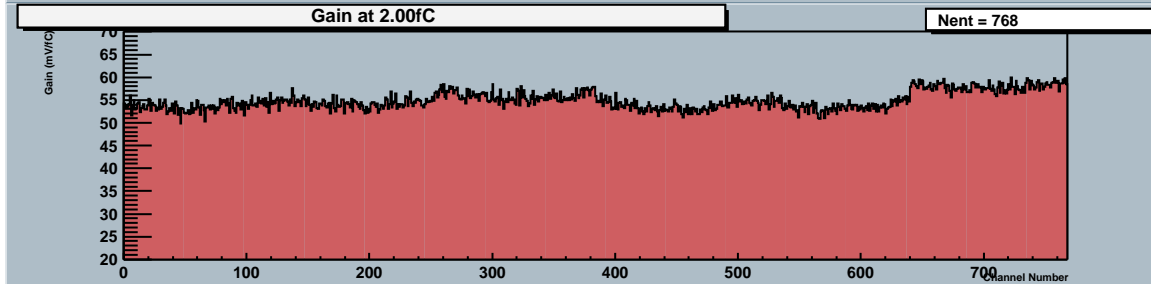

ATLAS SCT Module Test: Response vs. Channel - Thu Aug 29 17:54:03 2002 - UNKNOWN

Page 1 Run 3 Start Scan 9 Stream 0 Module 0 (20220170100016) - Type Barrel_Module

ATLAS SCT Module Test: Response Curve - Thu Aug 29 17:54:03 2002 - UNKNOWN

ATLAS SCT Module Test: Response Curve - Thu Aug 29 17:54:03 2002 - UNKNOWN

Page 4 Run 3 Start Scan 9 Stream 1 Module 0 (20220170100016) - Type Barrel_Module