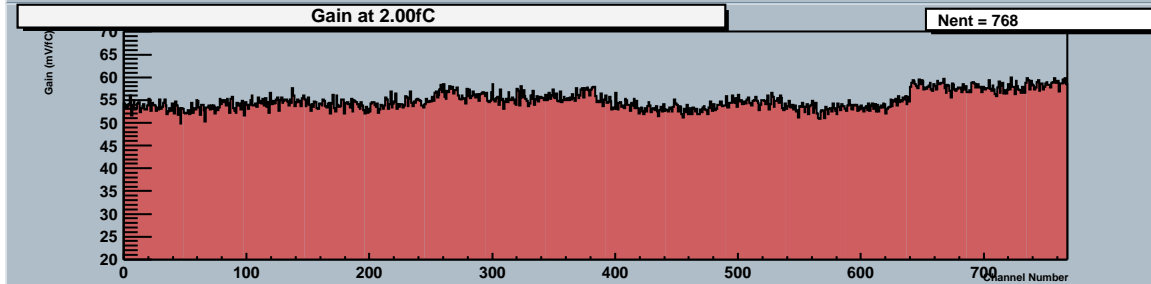

ATLAS SCT Module Test: Response vs. Channel - Thu Aug 29 17:54:03 2002 - UNKNOWN

Page 3 Run 3 Start Scan 9 Stream 1 Module 0 (20220170100016) - Type Barrel_Module