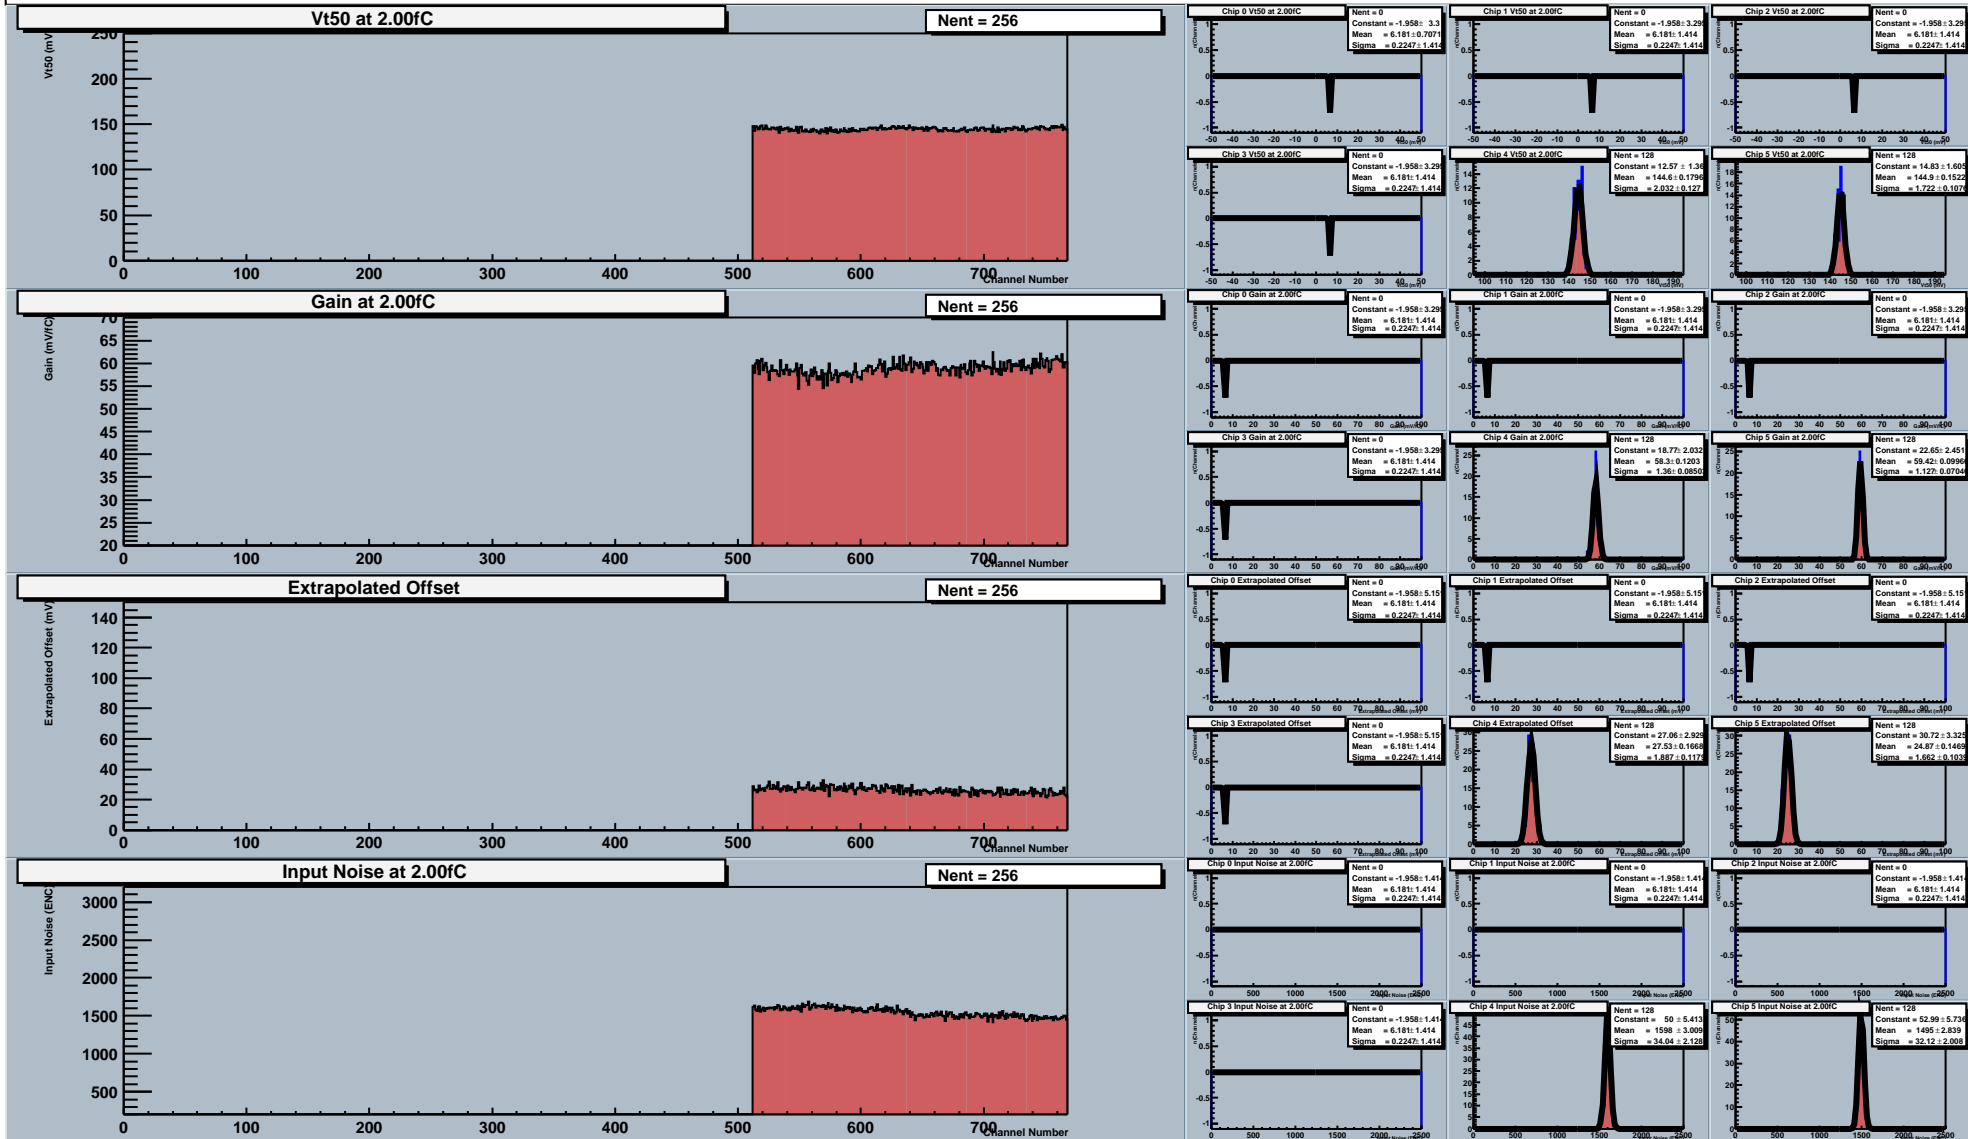

# ATLAS SCT Module Test: Response vs. Channel - Thu Aug 29 17:54:03 2002 - UNKNOWN

Page 1 Run 3 Start Scan 9 Stream 0 Module 0 (20220170100016) - Type Barrel\_Module

# ATLAS SCT Module Test: Response Curve - Thu Aug 29 17:54:03 2002 - UNKNOWN

Page 2 Run 3 Start Scan 9 Stream 0 Module 0 (20220170100016) - Type Barrel\_Module

# ATLAS SCT Module Test: Response vs. Channel - Thu Aug 29 17:54:03 2002 - UNKNOWN

Page 3 Run 3 Start Scan 9 Stream 1 Module 0 (20220170100016) - Type Barrel\_Module

# ATLAS SCT Module Test: Response Curve - Thu Aug 29 17:54:03 2002 - UNKNOWN

Page 4 Run 3 Start Scan 9 Stream 1 Module 0 (20220170100016) - Type Barrel\_Module