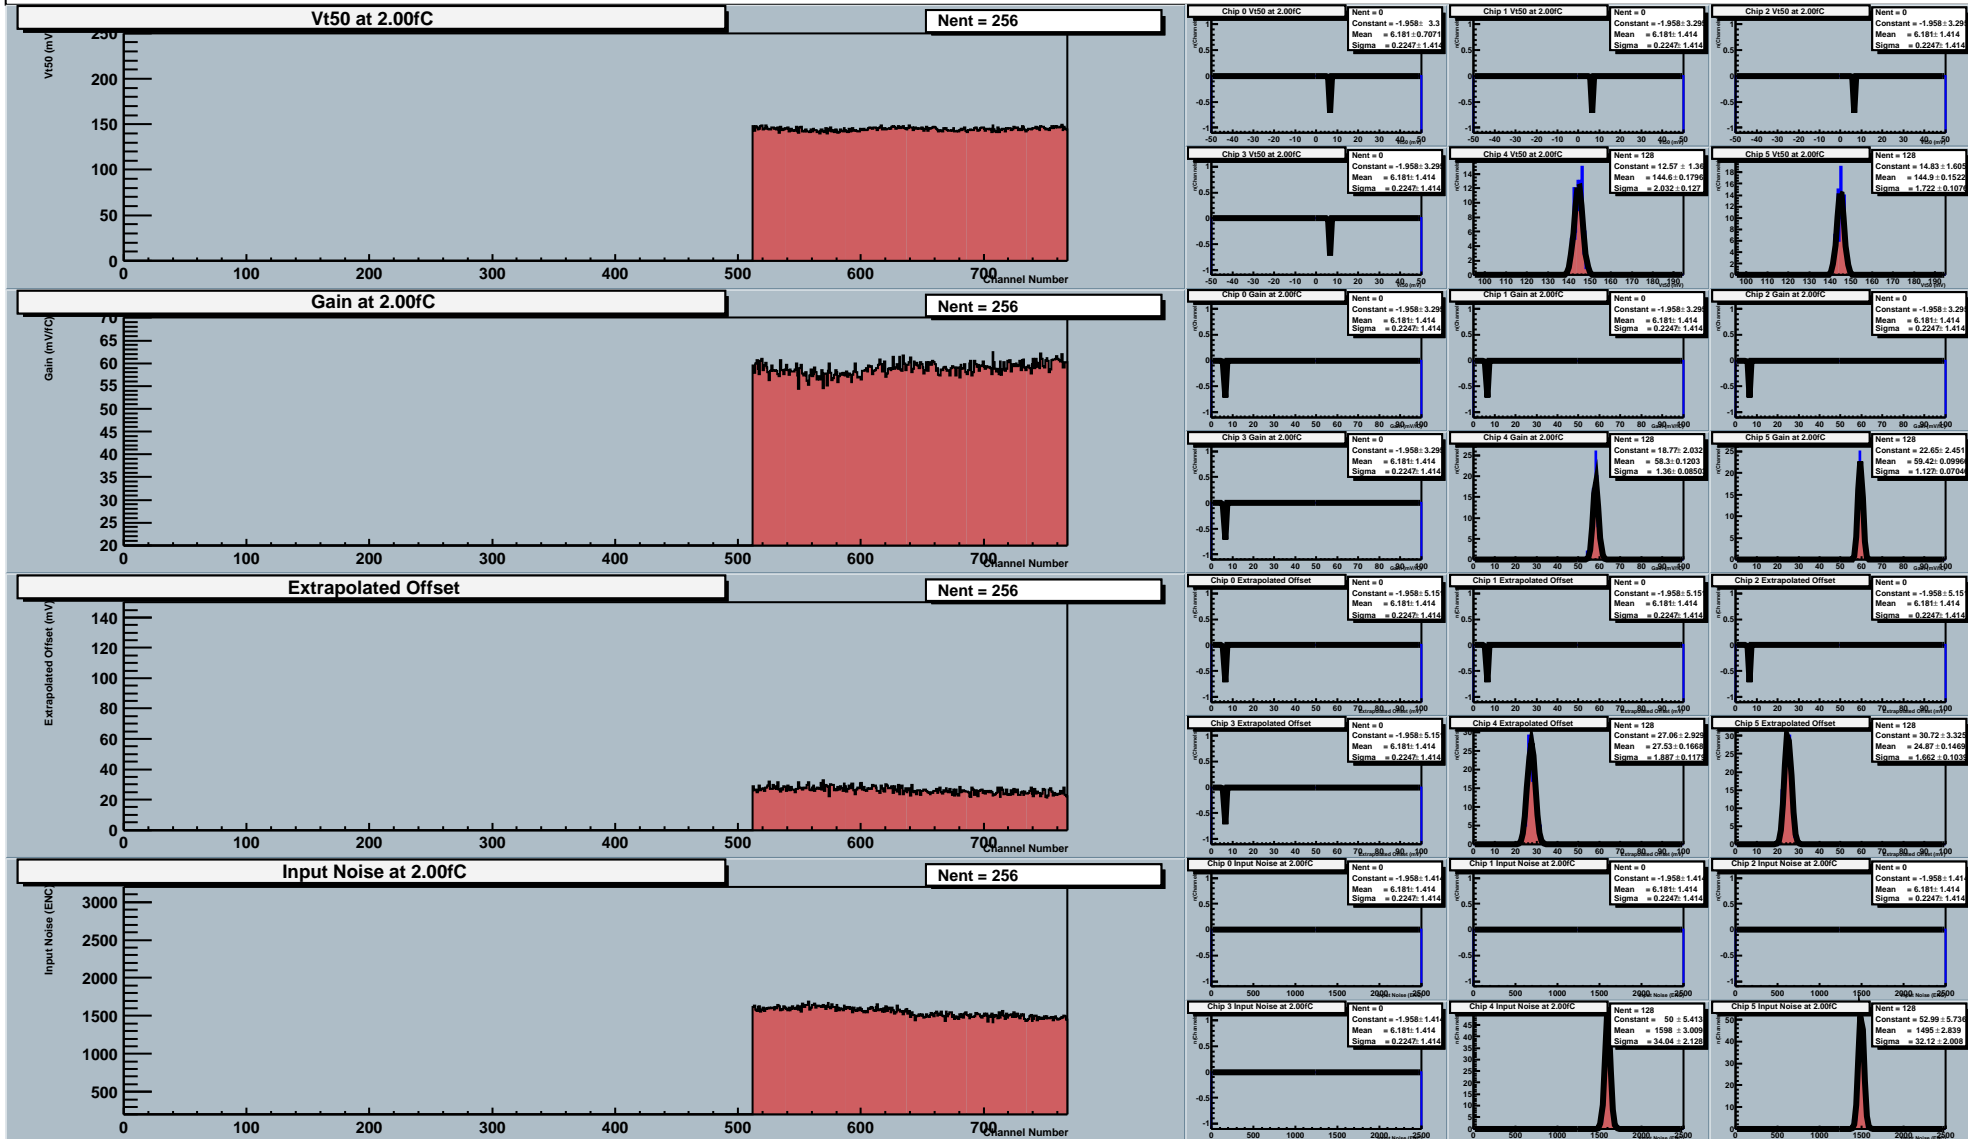

ATLAS SCT Module Test: Response vs. Channel - Thu Aug 29 17:54:03 2002 - UNKNOWN

Page 1 Run 3 Start Scan 9 Stream 0 Module 0 (20220170100016) - Type Barrel_Module

ATLAS SCT Module Test: Response Curve - Thu Aug 29 17:54:03 2002 - UNKNOWN

Page 2 Run 3 Start Scan 9 Stream 0 Module 0 (20220170100016) - Type Barrel_Module

ATLAS SCT Module Test: Response vs. Channel - Thu Aug 29 17:54:03 2002 - UNKNOWN

Page 3 Run 3 Start Scan 9 Stream 1 Module 0 (20220170100016) - Type Barrel_Module

ATLAS SCT Module Test: Response Curve - Thu Aug 29 17:54:03 2002 - UNKNOWN

Page 4 Run 3 Start Scan 9 Stream 1 Module 0 (20220170100016) - Type Barrel_Module