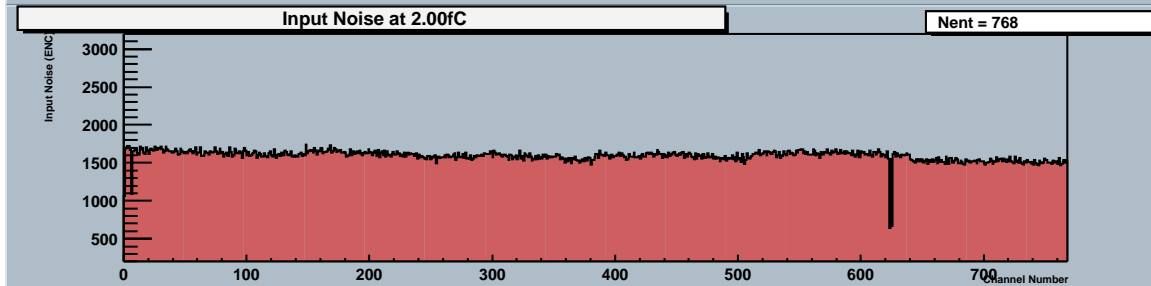

ATLAS SCT Module Test: Response vs. Channel - Thu Aug 29 17:54:03 2002 - UNKNOWN

Page 1 Run 3 Start Scan 9 Stream 0 Module 0 (20220170100016) - Type Barrel_Module

ATLAS SCT Module Test: Response Curve - Thu Aug 29 17:54:03 2002 - UNKNOWN

Page 2 Run 3 Start Scan 9 Stream 0 Module 0 (20220170100016) - Type Barrel_Module

ATLAS SCT Module Test: Response vs. Channel - Thu Aug 29 17:54:03 2002 - UNKNOWN

Page 3 Run 3 Start Scan 9 Stream 1 Module 0 (20220170100016) - Type Barrel_Module

ATLAS SCT Module Test: Response Curve - Thu Aug 29 17:54:03 2002 - UNKNOWN

Page 4 Run 3 Start Scan 9 Stream 1 Module 0 (20220170100016) - Type Barrel_Module