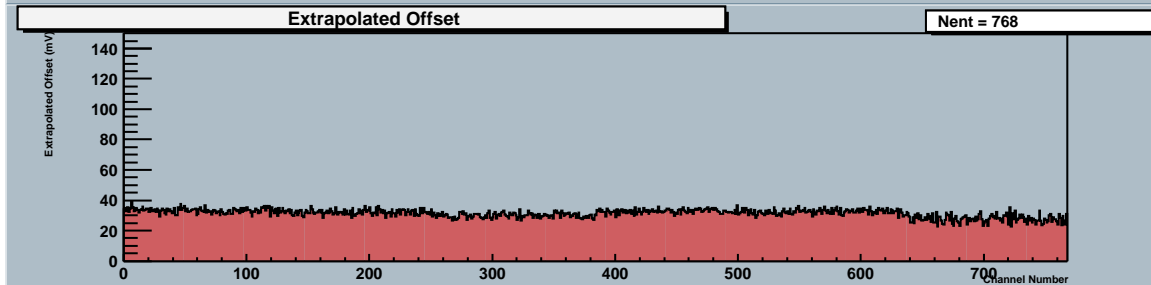

# ATLAS SCT Module Test: Response Curve - Thu Aug 29 17:54:03 2002 - UNKNOWN

Page 2 Run 3 Start Scan 9 Stream 0 Module 0 (20220170100016) - Type Barrel\_Module

# ATLAS SCT Module Test: Response Curve - Thu Aug 29 17:54:03 2002 - UNKNOWN

Page 4 Run 3 Start Scan 9 Stream 1 Module 0 (20220170100016) - Type Barrel\_Module