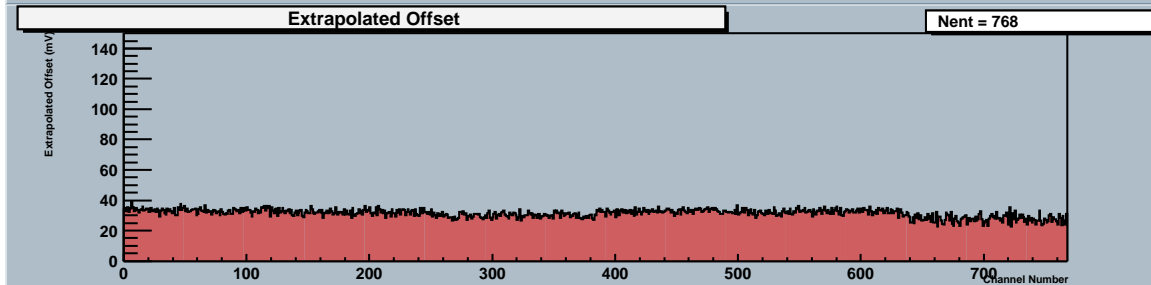

ATLAS SCT Module Test: Response vs. Channel - Thu Aug 29 17:54:03 2002 - UNKNOWN

Page 1 Run 3 Start Scan 9 Stream 0 Module 0 (20220170100016) - Type Barrel_Module

ATLAS SCT Module Test: Response Curve - Thu Aug 29 17:54:03 2002 - UNKNOWN

ATLAS SCT Module Test: Response Curve - Thu Aug 29 17:54:03 2002 - UNKNOWN

Page 4 Run 3 Start Scan 9 Stream 1 Module 0 (20220170100016) - Type Barrel_Module